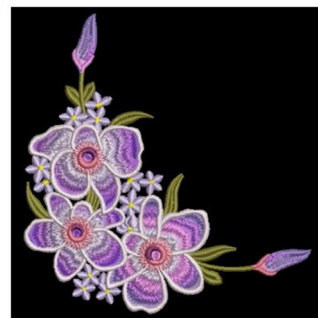

Name: Purple Violet Corner Machine Embroidery Design

SKU: WBE01-WBE1168_005

Brand: Wind Bell Embroidery

Unique Colors: 13 (12 color Stops)

Unique Colors

	Color Name (Color Code)	Manufacturer - Type
	Super White (1001) [No Color Selected]	madeira - rayon
	Dusty Lilac (1263) [No Color Selected]	madeira - rayon
	Crocus (286)	Exquisite - Polyester 1000m

Complete Color Sequence

#		Color Name (Color Code)	Manufacturer - Type
1		Super White (1001) [No Color Selected]	madeira - rayon
2		Super White (1001) [No Color Selected]	madeira - rayon
3		Crocus (286)	Exquisite - Polyester 1000m