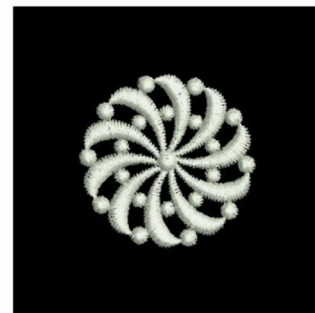

**Name:** FSL Simple Flowers Machine Embroidery Design

**SKU:** WBE01-WBE1113\_009

**Brand:** Wind Bell Embroidery

**Unique Colors:** 13 (1 color Stops)

## Unique Colors

	<b>Color Name (Color Code)</b>	<b>Manufacturer - Type</b>
	Super White (1001) [No Color Selected]	madeira - rayon
	Dusty Lilac (1263) [No Color Selected]	madeira - rayon
	Crocus (286)	Exquisite - Polyester 1000m

# Complete Color Sequence

#		Color Name (Color Code)	Manufacturer - Type
1		Super White (1001) [No Color Selected]	madeira - rayon
2		Super White (1001) [No Color Selected]	madeira - rayon
3		Crocus (286)	Exquisite - Polyester 1000m