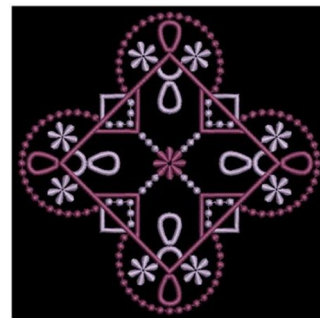

Name: Elegant Diamond Design Machine
Embroidery Design

SKU: WBE01-WBE0975_010

Brand: Wind Bell Embroidery

Unique Colors: 13 (2 color Stops)

Unique Colors

	Color Name (Color Code)	Manufacturer - Type
	Super White (1001) [No Color Selected]	madeira - rayon
	Dusty Lilac (1263) [No Color Selected]	madeira - rayon
	Crocus (286)	Exquisite - Polyester 1000m

Complete Color Sequence

#		Color Name (Color Code)	Manufacturer - Type
1		Super White (1001) [No Color Selected]	madeira - rayon
2		Super White (1001) [No Color Selected]	madeira - rayon
3		Crocus (286)	Exquisite - Polyester 1000m