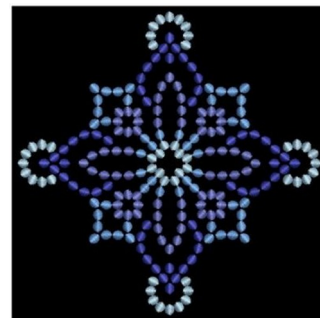

Name: Pretty Candlewick Quilt Machine
Embroidery Design

SKU: WBE01-WBE0974_003

Brand: Wind Bell Embroidery

Unique Colors: 13 (4 color Stops)

Unique Colors

	Color Name (Color Code)	Manufacturer - Type
	Super White (1001) [No Color Selected]	madeira - rayon
	Dusty Lilac (1263) [No Color Selected]	madeira - rayon
	Crocus (286)	Exquisite - Polyester 1000m

Complete Color Sequence

#		Color Name (Color Code)	Manufacturer - Type
1		Super White (1001) [No Color Selected]	madeira - rayon
2		Super White (1001) [No Color Selected]	madeira - rayon
3		Crocus (286)	Exquisite - Polyester 1000m