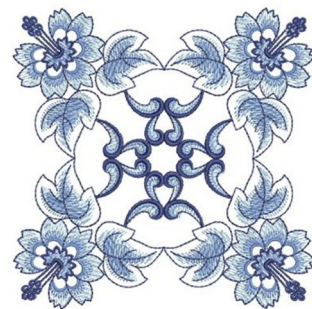

**Name:** Delft Blue Block Machine Embroidery Design

**SKU:** WBE01-WBE0905\_006

**Brand:** Wind Bell Embroidery

**Unique Colors:** 13 (3 color Stops)

## Unique Colors

	Color Name (Color Code)	Manufacturer - Type
	Super White (1001) [No Color Selected]	madeira - rayon
	Dusty Lilac (1263) [No Color Selected]	madeira - rayon
	Crocus (286)	Exquisite - Polyester 1000m

# Complete Color Sequence

#		Color Name (Color Code)	Manufacturer - Type
1		Super White (1001) [No Color Selected]	madeira - rayon
2		Super White (1001) [No Color Selected]	madeira - rayon
3		Crocus (286)	Exquisite - Polyester 1000m