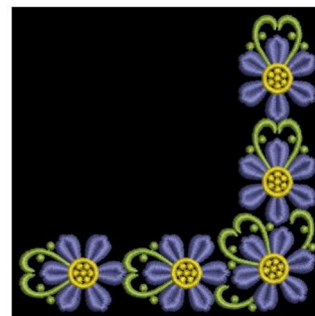

Name: Blue Flowers Corner Machine Embroidery Design

SKU: WBE01-WBE0860_010

Brand: Wind Bell Embroidery

Unique Colors: 13 (3 color Stops)

Unique Colors

	Color Name (Color Code)	Manufacturer - Type
	Super White (1001) [No Color Selected]	madeira - rayon
	Dusty Lilac (1263) [No Color Selected]	madeira - rayon
	Crocus (286)	Exquisite - Polyester 1000m

Complete Color Sequence

#		Color Name (Color Code)	Manufacturer - Type
1		Super White (1001) [No Color Selected]	madeira - rayon
2		Super White (1001) [No Color Selected]	madeira - rayon
3		Crocus (286)	Exquisite - Polyester 1000m