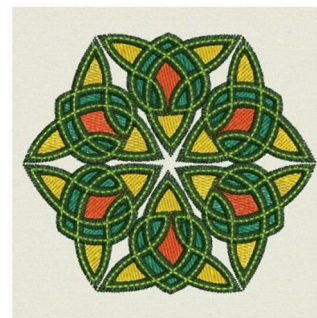

Name: Hexagon Celtic Knot Machine Embroidery Design

SKU: WBE01-WBE0772_013

Brand: Wind Bell Embroidery

Unique Colors: 13 (5 color Stops)

Unique Colors

	Color Name (Color Code)	Manufacturer - Type
	Super White (1001) [No Color Selected]	madeira - rayon
	Dusty Lilac (1263) [No Color Selected]	madeira - rayon
	Crocus (286)	Exquisite - Polyester 1000m

Complete Color Sequence

#		Color Name (Color Code)	Manufacturer - Type
1		Super White (1001) [No Color Selected]	madeira - rayon
2		Super White (1001) [No Color Selected]	madeira - rayon
3		Crocus (286)	Exquisite - Polyester 1000m