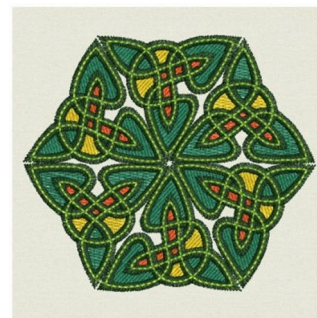

Name: Celtic Hexagon Machine Embroidery Design

SKU: WBE01-WBE0772_011

Brand: Wind Bell Embroidery

Unique Colors: 13 (5 color Stops)

Unique Colors

	Color Name (Color Code)	Manufacturer - Type
	Super White (1001) [No Color Selected]	madeira - rayon
	Dusty Lilac (1263) [No Color Selected]	madeira - rayon
	Crocus (286)	Exquisite - Polyester 1000m

Complete Color Sequence

#		Color Name (Color Code)	Manufacturer - Type
1		Super White (1001) [No Color Selected]	madeira - rayon
2		Super White (1001) [No Color Selected]	madeira - rayon
3		Crocus (286)	Exquisite - Polyester 1000m