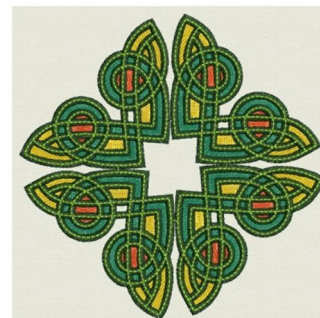

Name: Celtic Diamond Knot Machine Embroidery Design

SKU: WBE01-WBE0772_006

Brand: Wind Bell Embroidery

Unique Colors: 13 (5 color Stops)

Unique Colors

	Color Name (Color Code)	Manufacturer - Type
	Super White (1001) [No Color Selected]	madeira - rayon
	Dusty Lilac (1263) [No Color Selected]	madeira - rayon
	Crocus (286)	Exquisite - Polyester 1000m

Complete Color Sequence

#		Color Name (Color Code)	Manufacturer - Type
1		Super White (1001) [No Color Selected]	madeira - rayon
2		Super White (1001) [No Color Selected]	madeira - rayon
3		Crocus (286)	Exquisite - Polyester 1000m