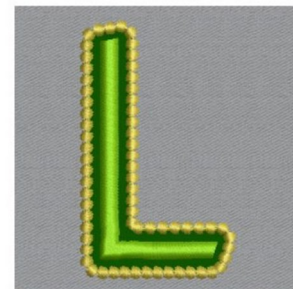

Name: Golden Applique Letter L Machine Embroidery Design

SKU: WBE01-WBE0554_012

Brand: Wind Bell Embroidery

Unique Colors: 13 (4 color Stops)

Unique Colors

	Color Name (Color Code)	Manufacturer - Type
	Super White (1001) [No Color Selected]	madeira - rayon
	Dusty Lilac (1263) [No Color Selected]	madeira - rayon
	Crocus (286)	Exquisite - Polyester 1000m

Complete Color Sequence

#		Color Name (Color Code)	Manufacturer - Type
1		Super White (1001) [No Color Selected]	madeira - rayon
2		Super White (1001) [No Color Selected]	madeira - rayon
3		Crocus (286)	Exquisite - Polyester 1000m