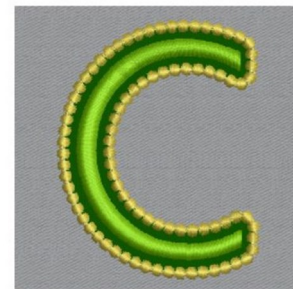

Name: Golden Applique Letter C Machine Embroidery Design

SKU: WBE01-WBE0554_003

Brand: Wind Bell Embroidery

Unique Colors: 13 (4 color Stops)

Unique Colors

	Color Name (Color Code)	Manufacturer - Type
	Super White (1001) [No Color Selected]	madeira - rayon
	Dusty Lilac (1263) [No Color Selected]	madeira - rayon
	Crocus (286)	Exquisite - Polyester 1000m

Complete Color Sequence

#		Color Name (Color Code)	Manufacturer - Type
1		Super White (1001) [No Color Selected]	madeira - rayon
2		Super White (1001) [No Color Selected]	madeira - rayon
3		Crocus (286)	Exquisite - Polyester 1000m