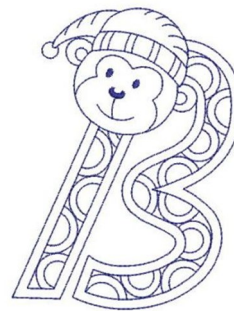

Name: Monkey Letter B Machine Embroidery Design

SKU: WBE01-WBE0510_002

Brand: Wind Bell Embroidery

Unique Colors: 13 (1 color Stops)

Unique Colors

| | Color Name (Color Code) | Manufacturer - Type |
|--|--|-----------------------------|
|  | Super White (1001) [No Color Selected] | madeira - rayon |
|  | Dusty Lilac (1263) [No Color Selected] | madeira - rayon |
|  | Crocus (286) | Exquisite - Polyester 1000m |