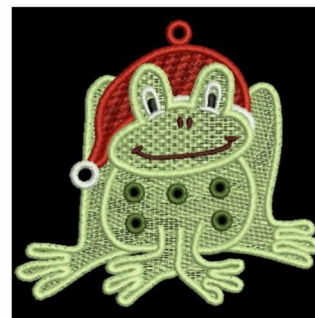

**Name:** Free Standing Lace Frog Machine Embroidery Design

**SKU:** WBE01-WBE0199A-005

**Brand:** Wind Bell Embroidery

**Unique Colors:** 13 (8 color Stops)

## Unique Colors

	Color Name (Color Code)	Manufacturer - Type
	Super White (1001) [No Color Selected]	madeira - rayon
	Dusty Lilac (1263) [No Color Selected]	madeira - rayon
	Crocus (286)	Exquisite - Polyester 1000m