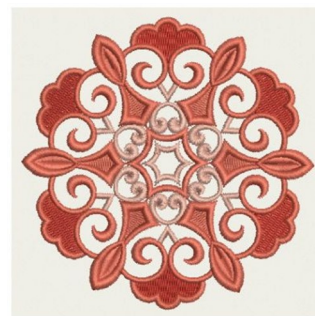

Name: Fancy Decoration Machine Embroidery Design

SKU: WBE01-WBE0112A-007

Brand: Wind Bell Embroidery

Unique Colors: 13 (3 color Stops)

Unique Colors

	Color Name (Color Code)	Manufacturer - Type
	Super White (1001) [No Color Selected]	madeira - rayon
	Dusty Lilac (1263) [No Color Selected]	madeira - rayon
	Crocus (286)	Exquisite - Polyester 1000m

Complete Color Sequence

#		Color Name (Color Code)	Manufacturer - Type
1		Super White (1001) [No Color Selected]	madeira - rayon
2		Super White (1001) [No Color Selected]	madeira - rayon
3		Crocus (286)	Exquisite - Polyester 1000m