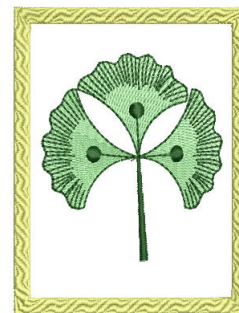

**Name:** Ginko Leaf Machine Embroidery Design

**SKU:** WBE01-WBE011-03

**Brand:** Wind Bell Embroidery

**Unique Colors:** 13 (5 color Stops)

## Unique Colors

	<b>Color Name (Color Code)</b>	<b>Manufacturer - Type</b>
	Super White (1001) [No Color Selected]	madeira - rayon
	Dusty Lilac (1263) [No Color Selected]	madeira - rayon
	Crocus (286)	Exquisite - Polyester 1000m

# Complete Color Sequence

#		Color Name (Color Code)	Manufacturer - Type
1		Super White (1001) [No Color Selected]	madeira - rayon
2		Super White (1001) [No Color Selected]	madeira - rayon
3		Crocus (286)	Exquisite - Polyester 1000m