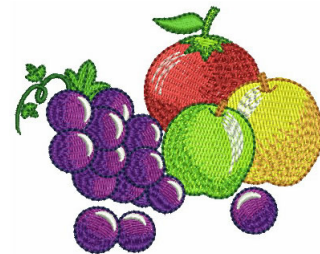

Name: Fruit Cluster Machine Embroidery Design

SKU: WBE01-WBE008-06

Brand: Wind Bell Embroidery

Unique Colors: 13 (12 color Stops)

Unique Colors

	Color Name (Color Code)	Manufacturer - Type
	Super White (1001) [No Color Selected]	madeira - rayon
	Dusty Lilac (1263) [No Color Selected]	madeira - rayon
	Crocus (286)	Exquisite - Polyester 1000m

Complete Color Sequence

#		Color Name (Color Code)	Manufacturer - Type
1		Super White (1001) [No Color Selected]	madeira - rayon
2		Super White (1001) [No Color Selected]	madeira - rayon
3		Crocus (286)	Exquisite - Polyester 1000m