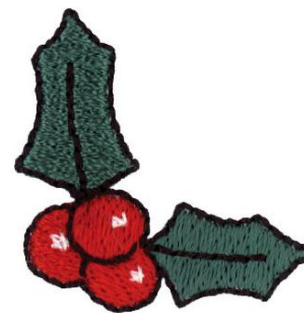

Name: Holly Machine Embroidery Design

SKU: DC01-WB0041

Brand: Dakota Collectibles

Unique Colors: 13 (4 color Stops)

Unique Colors

| | Color Name (Color Code) | Manufacturer - Type |
|----------------------------------------------------------------------------------|----------------------------------------|-----------------------------|
|  | Super White (1001) [No Color Selected] | madeira - rayon |
|  | Dusty Lilac (1263) [No Color Selected] | madeira - rayon |
|  | Crocus (286) | Exquisite - Polyester 1000m |

Complete Color Sequence

| # | | Color Name (Color Code) | Manufacturer - Type |
|---|-----------------------------------------------------------------------------------|----------------------------------------|--------------------------------|
| 1 |  | Super White (1001) [No Color Selected] | madeira - rayon |
| 2 |  | Super White (1001) [No Color Selected] | madeira - rayon |
| 3 |  | Crocus (286) | Exquisite - Polyester 1000m |