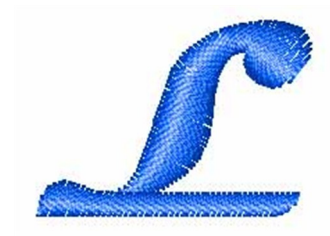

Name: Magneto Letter L Machine Embroidery Design

SKU: WD02-WAJ12072_L

Brand: Windmill Designs

Unique Colors: 13 (1 color Stops)

Unique Colors

	Color Name (Color Code)	Manufacturer - Type
	Super White (1001) [No Color Selected]	madeira - rayon
	Dusty Lilac (1263) [No Color Selected]	madeira - rayon
	Crocus (286)	Exquisite - Polyester 1000m

Complete Color Sequence

#		Color Name (Color Code)	Manufacturer - Type
1		Super White (1001) [No Color Selected]	madeira - rayon
2		Super White (1001) [No Color Selected]	madeira - rayon
3		Crocus (286)	Exquisite - Polyester 1000m