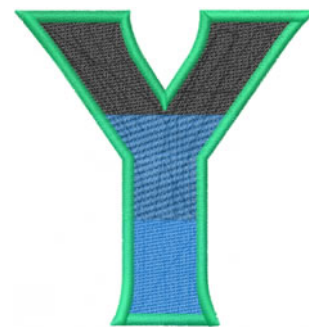

**Name:** Toga Upsilon

**SKU:** GSD01-Upsilon

**Brand:** Grand Slam Designs

**Unique Colors:** 13 (4 color Stops)

## Unique Colors

	<b>Color Name (Color Code)</b>	<b>Manufacturer - Type</b>
	Super White (1001) [No Color Selected]	madeira - rayon
	Dusty Lilac (1263) [No Color Selected]	madeira - rayon
	Crocus (286)	Exquisite - Polyester 1000m

# Complete Color Sequence

#		Color Name (Color Code)	Manufacturer - Type
1		Super White (1001) [No Color Selected]	madeira - rayon
2		Super White (1001) [No Color Selected]	madeira - rayon
3		Crocus (286)	Exquisite - Polyester 1000m