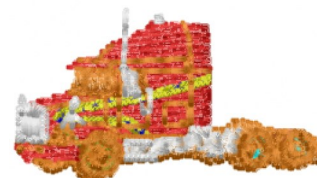

**Name:** Semi Truck Machine Embroidery Design

**SKU:** DS01-Truck\_Four

**Brand:** DataStitch

**Unique Colors:** 13 (8 color Stops)

## Unique Colors

	<b>Color Name (Color Code)</b>	<b>Manufacturer - Type</b>
	Super White (1001) [No Color Selected]	madeira - rayon
	Dusty Lilac (1263) [No Color Selected]	madeira - rayon
	Crocus (286)	Exquisite - Polyester 1000m