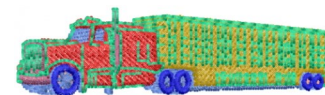

**Name:** Semi Truck Machine Embroidery Design

**SKU:** DS01-Truck

**Brand:** DataStitch

**Unique Colors:** 13 (7 color Stops)

## Unique Colors

	<b>Color Name (Color Code)</b>	<b>Manufacturer - Type</b>
	Super White (1001) [No Color Selected]	madeira - rayon
	Dusty Lilac (1263) [No Color Selected]	madeira - rayon
	Crocus (286)	Exquisite - Polyester 1000m

# Complete Color Sequence

#		Color Name (Color Code)	Manufacturer - Type
1		Super White (1001) [No Color Selected]	madeira - rayon
2		Super White (1001) [No Color Selected]	madeira - rayon
3		Crocus (286)	Exquisite - Polyester 1000m