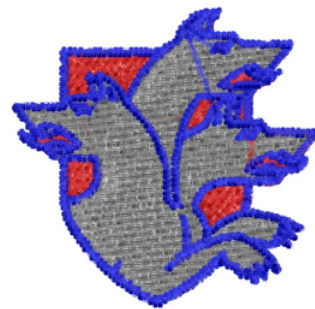

**Name:** Three Headed Dog

**SKU:** DS01-Three\_Headed\_Dog

**Brand:** DataStitch

**Unique Colors:** 13 (4 color Stops)

## Unique Colors

	<b>Color Name (Color Code)</b>	<b>Manufacturer - Type</b>
	Super White (1001) [No Color Selected]	madeira - rayon
	Dusty Lilac (1263) [No Color Selected]	madeira - rayon
	Crocus (286)	Exquisite - Polyester 1000m

# Complete Color Sequence

#		Color Name (Color Code)	Manufacturer - Type
1		Super White (1001) [No Color Selected]	madeira - rayon
2		Super White (1001) [No Color Selected]	madeira - rayon
3		Crocus (286)	Exquisite - Polyester 1000m