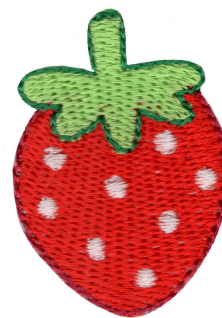

Name: ThreeInaRowMinis24 Machine Embroidery Design

SKU: BC01-ThreeInaRowMinis24

Brand: BunnyCup Embroidery

Unique Colors: 13 (5 color Stops)

Unique Colors

| | Color Name (Color Code) | Manufacturer - Type |
|--|--|-----------------------------|
|  | Super White (1001) [No Color Selected] | madeira - rayon |
|  | Dusty Lilac (1263) [No Color Selected] | madeira - rayon |
|  | Crocus (286) | Exquisite - Polyester 1000m |

Complete Color Sequence

| # | | Color Name (Color Code) | Manufacturer - Type |
|---|---|--|--------------------------------|
| 1 |  | Super White (1001) [No Color Selected] | madeira - rayon |
| 2 |  | Super White (1001) [No Color Selected] | madeira - rayon |
| 3 |  | Crocus (286) | Exquisite - Polyester 1000m |