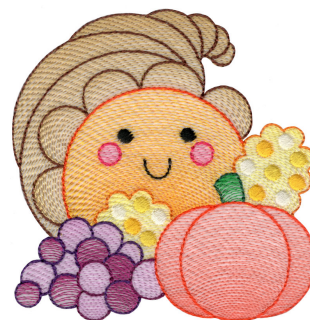

Name: ThanksgivingSketch4 Machine Embroidery Design

SKU: BC01-ThanksgivingSketch4

Brand: BunnyCup Embroidery

Unique Colors: 13 (19 color Stops)

Unique Colors

	Color Name (Color Code)	Manufacturer - Type
	Super White (1001) [No Color Selected]	madeira - rayon
	Dusty Lilac (1263) [No Color Selected]	madeira - rayon
	Crocus (286)	Exquisite - Polyester 1000m

Complete Color Sequence

#		Color Name (Color Code)	Manufacturer - Type
1		Super White (1001) [No Color Selected]	madeira - rayon
2		Super White (1001) [No Color Selected]	madeira - rayon
3		Crocus (286)	Exquisite - Polyester 1000m