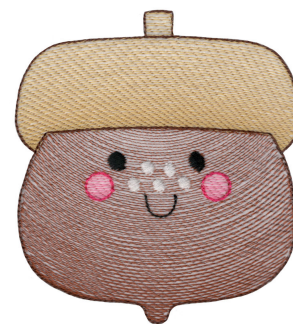

**Name:** ThanksgivingSketch10 Machine Embroidery Design

**SKU:** BC01-ThanksgivingSketch10

**Brand:** BunnyCup Embroidery

**Unique Colors:** 13 (7 color Stops)

## Unique Colors

	<b>Color Name (Color Code)</b>	<b>Manufacturer - Type</b>
	Super White (1001) [No Color Selected]	madeira - rayon
	Dusty Lilac (1263) [No Color Selected]	madeira - rayon
	Crocus (286)	Exquisite - Polyester 1000m

# Complete Color Sequence

#		Color Name (Color Code)	Manufacturer - Type
1		Super White (1001) [No Color Selected]	madeira - rayon
2		Super White (1001) [No Color Selected]	madeira - rayon
3		Crocus (286)	Exquisite - Polyester 1000m