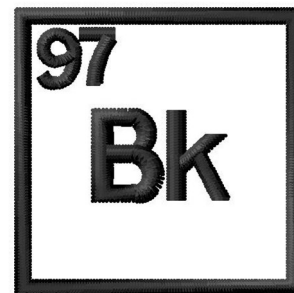

Name: Atomic Number 97 Machine Embroidery Design

SKU: GSD01-Table97R

Brand: Grand Slam Designs

Unique Colors: 13 (1 color Stops)

Unique Colors

	Color Name (Color Code)	Manufacturer - Type
	Super White (1001) [No Color Selected]	madeira - rayon
	Dusty Lilac (1263) [No Color Selected]	madeira - rayon
	Crocus (286)	Exquisite - Polyester 1000m

Complete Color Sequence

#		Color Name (Color Code)	Manufacturer - Type
1		Super White (1001) [No Color Selected]	madeira - rayon
2		Super White (1001) [No Color Selected]	madeira - rayon
3		Crocus (286)	Exquisite - Polyester 1000m