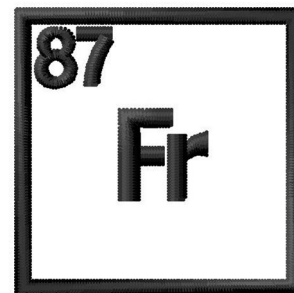

**Name:** Atomic Number 87 Machine Embroidery Design

**SKU:** GSD01-Table87R

**Brand:** Grand Slam Designs

**Unique Colors:** 13 (1 color Stops)

## Unique Colors

	<b>Color Name (Color Code)</b>	<b>Manufacturer - Type</b>
	Super White (1001) [No Color Selected]	madeira - rayon
	Dusty Lilac (1263) [No Color Selected]	madeira - rayon
	Crocus (286)	Exquisite - Polyester 1000m

# Complete Color Sequence

#		Color Name (Color Code)	Manufacturer - Type
1		Super White (1001) [No Color Selected]	madeira - rayon
2		Super White (1001) [No Color Selected]	madeira - rayon
3		Crocus (286)	Exquisite - Polyester 1000m