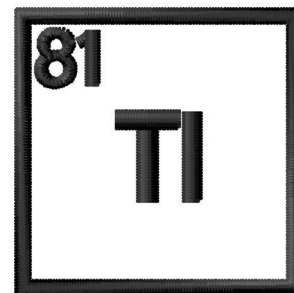

Name: Atomic Number 81 Machine Embroidery Design

SKU: GSD01-Table81R

Brand: Grand Slam Designs

Unique Colors: 13 (1 color Stops)

Unique Colors

	Color Name (Color Code)	Manufacturer - Type
	Super White (1001) [No Color Selected]	madeira - rayon
	Dusty Lilac (1263) [No Color Selected]	madeira - rayon
	Crocus (286)	Exquisite - Polyester 1000m

Complete Color Sequence

#		Color Name (Color Code)	Manufacturer - Type
1		Super White (1001) [No Color Selected]	madeira - rayon
2		Super White (1001) [No Color Selected]	madeira - rayon
3		Crocus (286)	Exquisite - Polyester 1000m