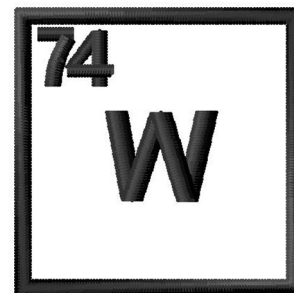

Name: Atomic Number 74 Machine Embroidery Design

SKU: GSD01-Table74R

Brand: Grand Slam Designs

Unique Colors: 13 (1 color Stops)

Unique Colors

	Color Name (Color Code)	Manufacturer - Type
	Super White (1001) [No Color Selected]	madeira - rayon
	Dusty Lilac (1263) [No Color Selected]	madeira - rayon
	Crocus (286)	Exquisite - Polyester 1000m

Complete Color Sequence

#		Color Name (Color Code)	Manufacturer - Type
1		Super White (1001) [No Color Selected]	madeira - rayon
2		Super White (1001) [No Color Selected]	madeira - rayon
3		Crocus (286)	Exquisite - Polyester 1000m