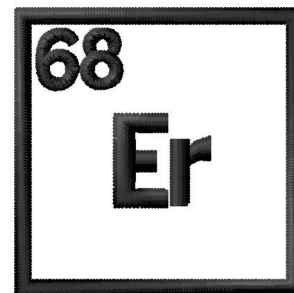

Name: Atomic Number 68 Machine Embroidery Design

SKU: GSD01-Table68R

Brand: Grand Slam Designs

Unique Colors: 13 (1 color Stops)

Unique Colors

	Color Name (Color Code)	Manufacturer - Type
	Super White (1001) [No Color Selected]	madeira - rayon
	Dusty Lilac (1263) [No Color Selected]	madeira - rayon
	Crocus (286)	Exquisite - Polyester 1000m

Complete Color Sequence

#		Color Name (Color Code)	Manufacturer - Type
1		Super White (1001) [No Color Selected]	madeira - rayon
2		Super White (1001) [No Color Selected]	madeira - rayon
3		Crocus (286)	Exquisite - Polyester 1000m