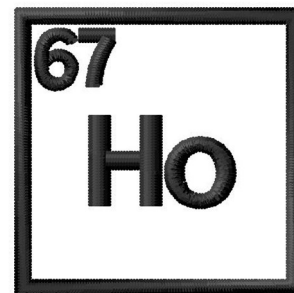

Name: Atomic Number 67 Machine Embroidery Design

SKU: GSD01-Table67R

Brand: Grand Slam Designs

Unique Colors: 13 (1 color Stops)

Unique Colors

	Color Name (Color Code)	Manufacturer - Type
	Super White (1001) [No Color Selected]	madeira - rayon
	Dusty Lilac (1263) [No Color Selected]	madeira - rayon
	Crocus (286)	Exquisite - Polyester 1000m

Complete Color Sequence

#		Color Name (Color Code)	Manufacturer - Type
1		Super White (1001) [No Color Selected]	madeira - rayon
2		Super White (1001) [No Color Selected]	madeira - rayon
3		Crocus (286)	Exquisite - Polyester 1000m