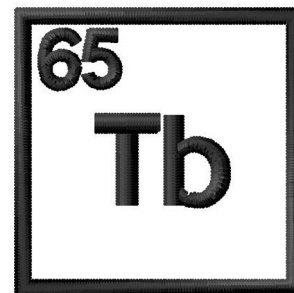

**Name:** Atomic Number 65 Machine Embroidery Design

**SKU:** GSD01-Table65R

**Brand:** Grand Slam Designs

**Unique Colors:** 13 (1 color Stops)

## Unique Colors

|  | <b>Color Name (Color Code)</b>         | <b>Manufacturer - Type</b>  |
|--|--|-----------------------------|
|  | Super White (1001) [No Color Selected] | madeira - rayon             |
|  | Dusty Lilac (1263) [No Color Selected] | madeira - rayon             |
|  | Crocus (286)                           | Exquisite - Polyester 1000m |