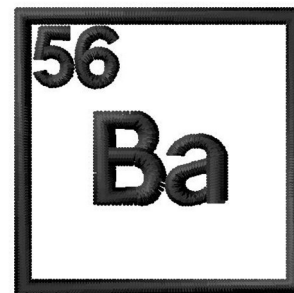

Name: Atomic Number 56 Machine Embroidery Design

SKU: GSD01-Table56R

Brand: Grand Slam Designs

Unique Colors: 13 (1 color Stops)

Unique Colors

	Color Name (Color Code)	Manufacturer - Type
	Super White (1001) [No Color Selected]	madeira - rayon
	Dusty Lilac (1263) [No Color Selected]	madeira - rayon
	Crocus (286)	Exquisite - Polyester 1000m

Complete Color Sequence

#		Color Name (Color Code)	Manufacturer - Type
1		Super White (1001) [No Color Selected]	madeira - rayon
2		Super White (1001) [No Color Selected]	madeira - rayon
3		Crocus (286)	Exquisite - Polyester 1000m