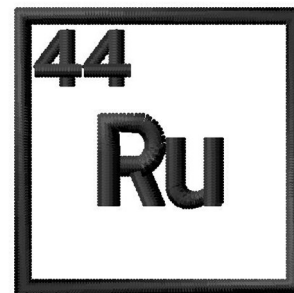

Name: Atomic Number 44 Machine Embroidery Design

SKU: GSD01-Table44R

Brand: Grand Slam Designs

Unique Colors: 13 (1 color Stops)

Unique Colors

	Color Name (Color Code)	Manufacturer - Type
	Super White (1001) [No Color Selected]	madeira - rayon
	Dusty Lilac (1263) [No Color Selected]	madeira - rayon
	Crocus (286)	Exquisite - Polyester 1000m

Complete Color Sequence

#		Color Name (Color Code)	Manufacturer - Type
1		Super White (1001) [No Color Selected]	madeira - rayon
2		Super White (1001) [No Color Selected]	madeira - rayon
3		Crocus (286)	Exquisite - Polyester 1000m