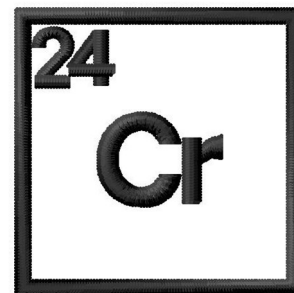

**Name:** Atomic Number 24 Machine Embroidery Design

**SKU:** GSD01-Table24R

**Brand:** Grand Slam Designs

**Unique Colors:** 13 (1 color Stops)

## Unique Colors

	<b>Color Name (Color Code)</b>	<b>Manufacturer - Type</b>
	Super White (1001) [No Color Selected]	madeira - rayon
	Dusty Lilac (1263) [No Color Selected]	madeira - rayon
	Crocus (286)	Exquisite - Polyester 1000m