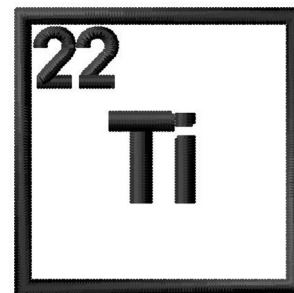

Name: Atomic Number 22 Machine Embroidery Design

SKU: GSD01-Table22R

Brand: Grand Slam Designs

Unique Colors: 13 (1 color Stops)

Unique Colors

	Color Name (Color Code)	Manufacturer - Type
	Super White (1001) [No Color Selected]	madeira - rayon
	Dusty Lilac (1263) [No Color Selected]	madeira - rayon
	Crocus (286)	Exquisite - Polyester 1000m

Complete Color Sequence

#		Color Name (Color Code)	Manufacturer - Type
1		Super White (1001) [No Color Selected]	madeira - rayon
2		Super White (1001) [No Color Selected]	madeira - rayon
3		Crocus (286)	Exquisite - Polyester 1000m