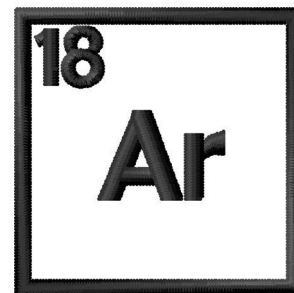

Name: Atomic Number 18 Machine Embroidery Design

SKU: GSD01-Table18R

Brand: Grand Slam Designs

Unique Colors: 13 (1 color Stops)

Unique Colors

	Color Name (Color Code)	Manufacturer - Type
	Super White (1001) [No Color Selected]	madeira - rayon
	Dusty Lilac (1263) [No Color Selected]	madeira - rayon
	Crocus (286)	Exquisite - Polyester 1000m

Complete Color Sequence

#		Color Name (Color Code)	Manufacturer - Type
1		Super White (1001) [No Color Selected]	madeira - rayon
2		Super White (1001) [No Color Selected]	madeira - rayon
3		Crocus (286)	Exquisite - Polyester 1000m