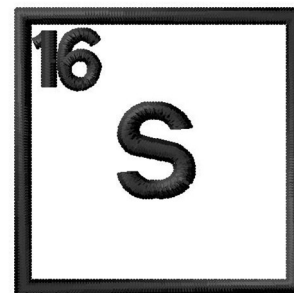

Name: Atomic Number 16 Machine Embroidery Design

SKU: GSD01-Table16R

Brand: Grand Slam Designs

Unique Colors: 13 (1 color Stops)

Unique Colors

| | Color Name (Color Code) | Manufacturer - Type |
|--|--|-----------------------------|
|  | Super White (1001) [No Color Selected] | madeira - rayon |
|  | Dusty Lilac (1263) [No Color Selected] | madeira - rayon |
|  | Crocus (286) | Exquisite - Polyester 1000m |

Complete Color Sequence

| # | | Color Name (Color Code) | Manufacturer - Type |
|---|---|--|--------------------------------|
| 1 |  | Super White (1001) [No Color Selected] | madeira - rayon |
| 2 |  | Super White (1001) [No Color Selected] | madeira - rayon |
| 3 |  | Crocus (286) | Exquisite - Polyester 1000m |