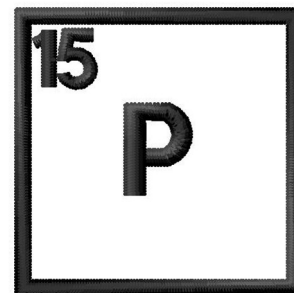

Name: Atomic Number 15 Machine Embroidery Design

SKU: GSD01-Table15R

Brand: Grand Slam Designs

Unique Colors: 13 (1 color Stops)

Unique Colors

	Color Name (Color Code)	Manufacturer - Type
	Super White (1001) [No Color Selected]	madeira - rayon
	Dusty Lilac (1263) [No Color Selected]	madeira - rayon
	Crocus (286)	Exquisite - Polyester 1000m

Complete Color Sequence

#		Color Name (Color Code)	Manufacturer - Type
1		Super White (1001) [No Color Selected]	madeira - rayon
2		Super White (1001) [No Color Selected]	madeira - rayon
3		Crocus (286)	Exquisite - Polyester 1000m