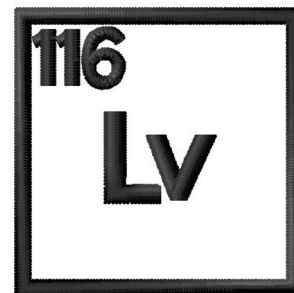

Name: Atomic Number 116 Machine Embroidery Design

SKU: GSD01-Table116R

Brand: Grand Slam Designs

Unique Colors: 13 (1 color Stops)

Unique Colors

| | Color Name (Color Code) | Manufacturer - Type |
|--|--|-----------------------------|
|  | Super White (1001) [No Color Selected] | madeira - rayon |
|  | Dusty Lilac (1263) [No Color Selected] | madeira - rayon |
|  | Crocus (286) | Exquisite - Polyester 1000m |

Complete Color Sequence

| # | | Color Name (Color Code) | Manufacturer - Type |
|---|---|--|--------------------------------|
| 1 |  | Super White (1001) [No Color Selected] | madeira - rayon |
| 2 |  | Super White (1001) [No Color Selected] | madeira - rayon |
| 3 |  | Crocus (286) | Exquisite - Polyester 1000m |