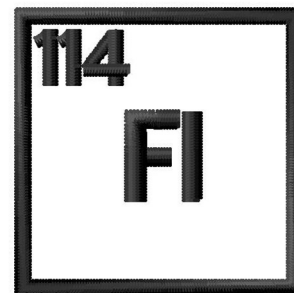

Name: Atomic Number 114 Machine Embroidery Design

SKU: GSD01-Table114R

Brand: Grand Slam Designs

Unique Colors: 13 (1 color Stops)

Unique Colors

| | Color Name (Color Code) | Manufacturer - Type |
|--|--|-----------------------------|
| | Super White (1001) [No Color Selected] | madeira - rayon |
| | Dusty Lilac (1263) [No Color Selected] | madeira - rayon |
| | Crocus (286) | Exquisite - Polyester 1000m |

Complete Color Sequence

| # | | Color Name (Color Code) | Manufacturer - Type |
|---|---|--|--------------------------------|
| 1 |  | Super White (1001) [No Color Selected] | madeira - rayon |
| 2 |  | Super White (1001) [No Color Selected] | madeira - rayon |
| 3 |  | Crocus (286) | Exquisite - Polyester 1000m |