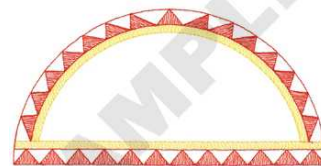

Name: Small Border Machine Embroidery Design

SKU: DC01-TR0635

Brand: Dakota Collectibles

Unique Colors: 13 (2 color Stops)

Unique Colors

	Color Name (Color Code)	Manufacturer - Type
	Super White (1001) [No Color Selected]	madeira - rayon
	Dusty Lilac (1263) [No Color Selected]	madeira - rayon
	Crocus (286)	Exquisite - Polyester 1000m

Complete Color Sequence

#		Color Name (Color Code)	Manufacturer - Type
1		Super White (1001) [No Color Selected]	madeira - rayon
2		Super White (1001) [No Color Selected]	madeira - rayon
3		Crocus (286)	Exquisite - Polyester 1000m