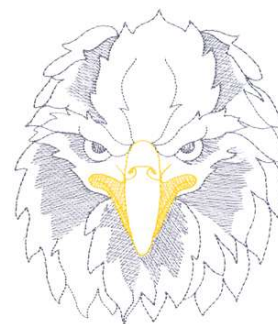

Name: Large Eagle Face Machine Embroidery Design

SKU: DC01-TR0186

Brand: Dakota Collectibles

Unique Colors: 13 (2 color Stops)

Unique Colors

	Color Name (Color Code)	Manufacturer - Type
	Super White (1001) [No Color Selected]	madeira - rayon
	Dusty Lilac (1263) [No Color Selected]	madeira - rayon
	Crocus (286)	Exquisite - Polyester 1000m