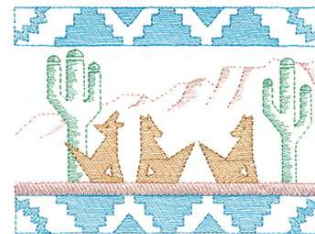

Name: Large Coyote Scene Machine Embroidery Design

SKU: DC01-TR0158

Brand: Dakota Collectibles

Unique Colors: 13 (4 color Stops)

Unique Colors

	Color Name (Color Code)	Manufacturer - Type
	Super White (1001) [No Color Selected]	madeira - rayon
	Dusty Lilac (1263) [No Color Selected]	madeira - rayon
	Crocus (286)	Exquisite - Polyester 1000m

Complete Color Sequence

#		Color Name (Color Code)	Manufacturer - Type
1		Super White (1001) [No Color Selected]	madeira - rayon
2		Super White (1001) [No Color Selected]	madeira - rayon
3		Crocus (286)	Exquisite - Polyester 1000m