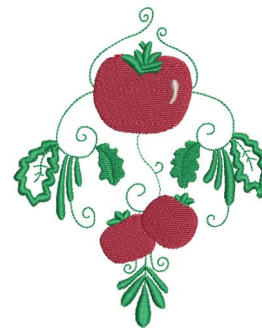

Name: Tomato Cluster Machine Embroidery Design

SKU: DW01-TOMA05

Brand: Design Whiz

Unique Colors: 13 (4 color Stops)

Unique Colors

	Color Name (Color Code)	Manufacturer - Type
	Super White (1001) [No Color Selected]	madeira - rayon
	Dusty Lilac (1263) [No Color Selected]	madeira - rayon
	Crocus (286)	Exquisite - Polyester 1000m

Complete Color Sequence

#		Color Name (Color Code)	Manufacturer - Type
1		Super White (1001) [No Color Selected]	madeira - rayon
2		Super White (1001) [No Color Selected]	madeira - rayon
3		Crocus (286)	Exquisite - Polyester 1000m