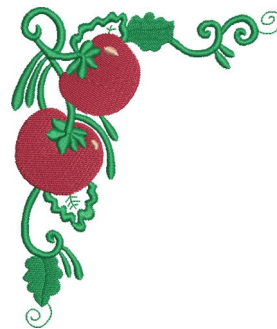

Name: Tomato Corner Machine Embroidery Design

SKU: DW01-TOMA01

Brand: Design Whiz

Unique Colors: 13 (4 color Stops)

Unique Colors

	Color Name (Color Code)	Manufacturer - Type
	Super White (1001) [No Color Selected]	madeira - rayon
	Dusty Lilac (1263) [No Color Selected]	madeira - rayon
	Crocus (286)	Exquisite - Polyester 1000m

Complete Color Sequence

#		Color Name (Color Code)	Manufacturer - Type
1		Super White (1001) [No Color Selected]	madeira - rayon
2		Super White (1001) [No Color Selected]	madeira - rayon
3		Crocus (286)	Exquisite - Polyester 1000m