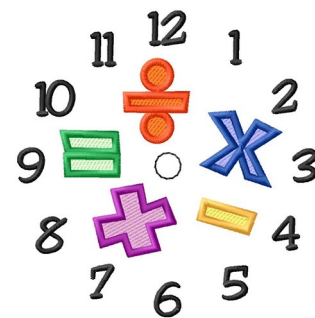

Name: Math Clock Machine Embroidery Design

SKU: GSD01-TIM934R

Brand: Grand Slam Designs

Unique Colors: 13 (11 color Stops)

Unique Colors

	Color Name (Color Code)	Manufacturer - Type
	Super White (1001) [No Color Selected]	madeira - rayon
	Dusty Lilac (1263) [No Color Selected]	madeira - rayon
	Crocus (286)	Exquisite - Polyester 1000m

Complete Color Sequence

#		Color Name (Color Code)	Manufacturer - Type
1		Super White (1001) [No Color Selected]	madeira - rayon
2		Super White (1001) [No Color Selected]	madeira - rayon
3		Crocus (286)	Exquisite - Polyester 1000m