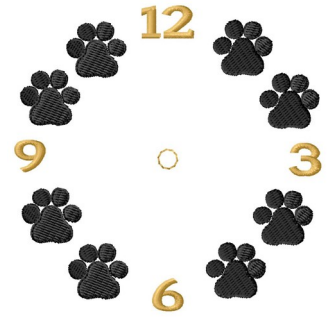

Name: Cat Paws Clock

SKU: GSD01-TIM931R

Brand: Grand Slam Designs

Unique Colors: 13 (2 color Stops)

Unique Colors

	Color Name (Color Code)	Manufacturer - Type
	Super White (1001) [No Color Selected]	madeira - rayon
	Dusty Lilac (1263) [No Color Selected]	madeira - rayon
	Crocus (286)	Exquisite - Polyester 1000m

Complete Color Sequence

#		Color Name (Color Code)	Manufacturer - Type
1		Super White (1001) [No Color Selected]	madeira - rayon
2		Super White (1001) [No Color Selected]	madeira - rayon
3		Crocus (286)	Exquisite - Polyester 1000m