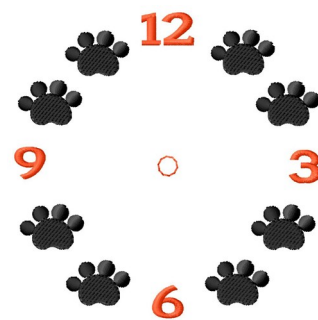

Name: Dog Paws Clock Machine Embroidery Design

SKU: GSD01-TIM930R

Brand: Grand Slam Designs

Unique Colors: 13 (2 color Stops)

Unique Colors

	Color Name (Color Code)	Manufacturer - Type
	Super White (1001) [No Color Selected]	madeira - rayon
	Dusty Lilac (1263) [No Color Selected]	madeira - rayon
	Crocus (286)	Exquisite - Polyester 1000m

Complete Color Sequence

#		Color Name (Color Code)	Manufacturer - Type
1		Super White (1001) [No Color Selected]	madeira - rayon
2		Super White (1001) [No Color Selected]	madeira - rayon
3		Crocus (286)	Exquisite - Polyester 1000m