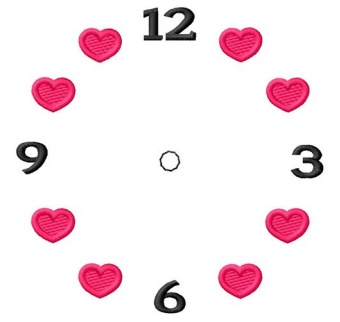

Name: Heart Clock Face

SKU: GSD01-TIM929R

Brand: Grand Slam Designs

Unique Colors: 13 (2 color Stops)

Unique Colors

	Color Name (Color Code)	Manufacturer - Type
	Super White (1001) [No Color Selected]	madeira - rayon
	Dusty Lilac (1263) [No Color Selected]	madeira - rayon
	Crocus (286)	Exquisite - Polyester 1000m

Complete Color Sequence

#		Color Name (Color Code)	Manufacturer - Type
1		Super White (1001) [No Color Selected]	madeira - rayon
2		Super White (1001) [No Color Selected]	madeira - rayon
3		Crocus (286)	Exquisite - Polyester 1000m